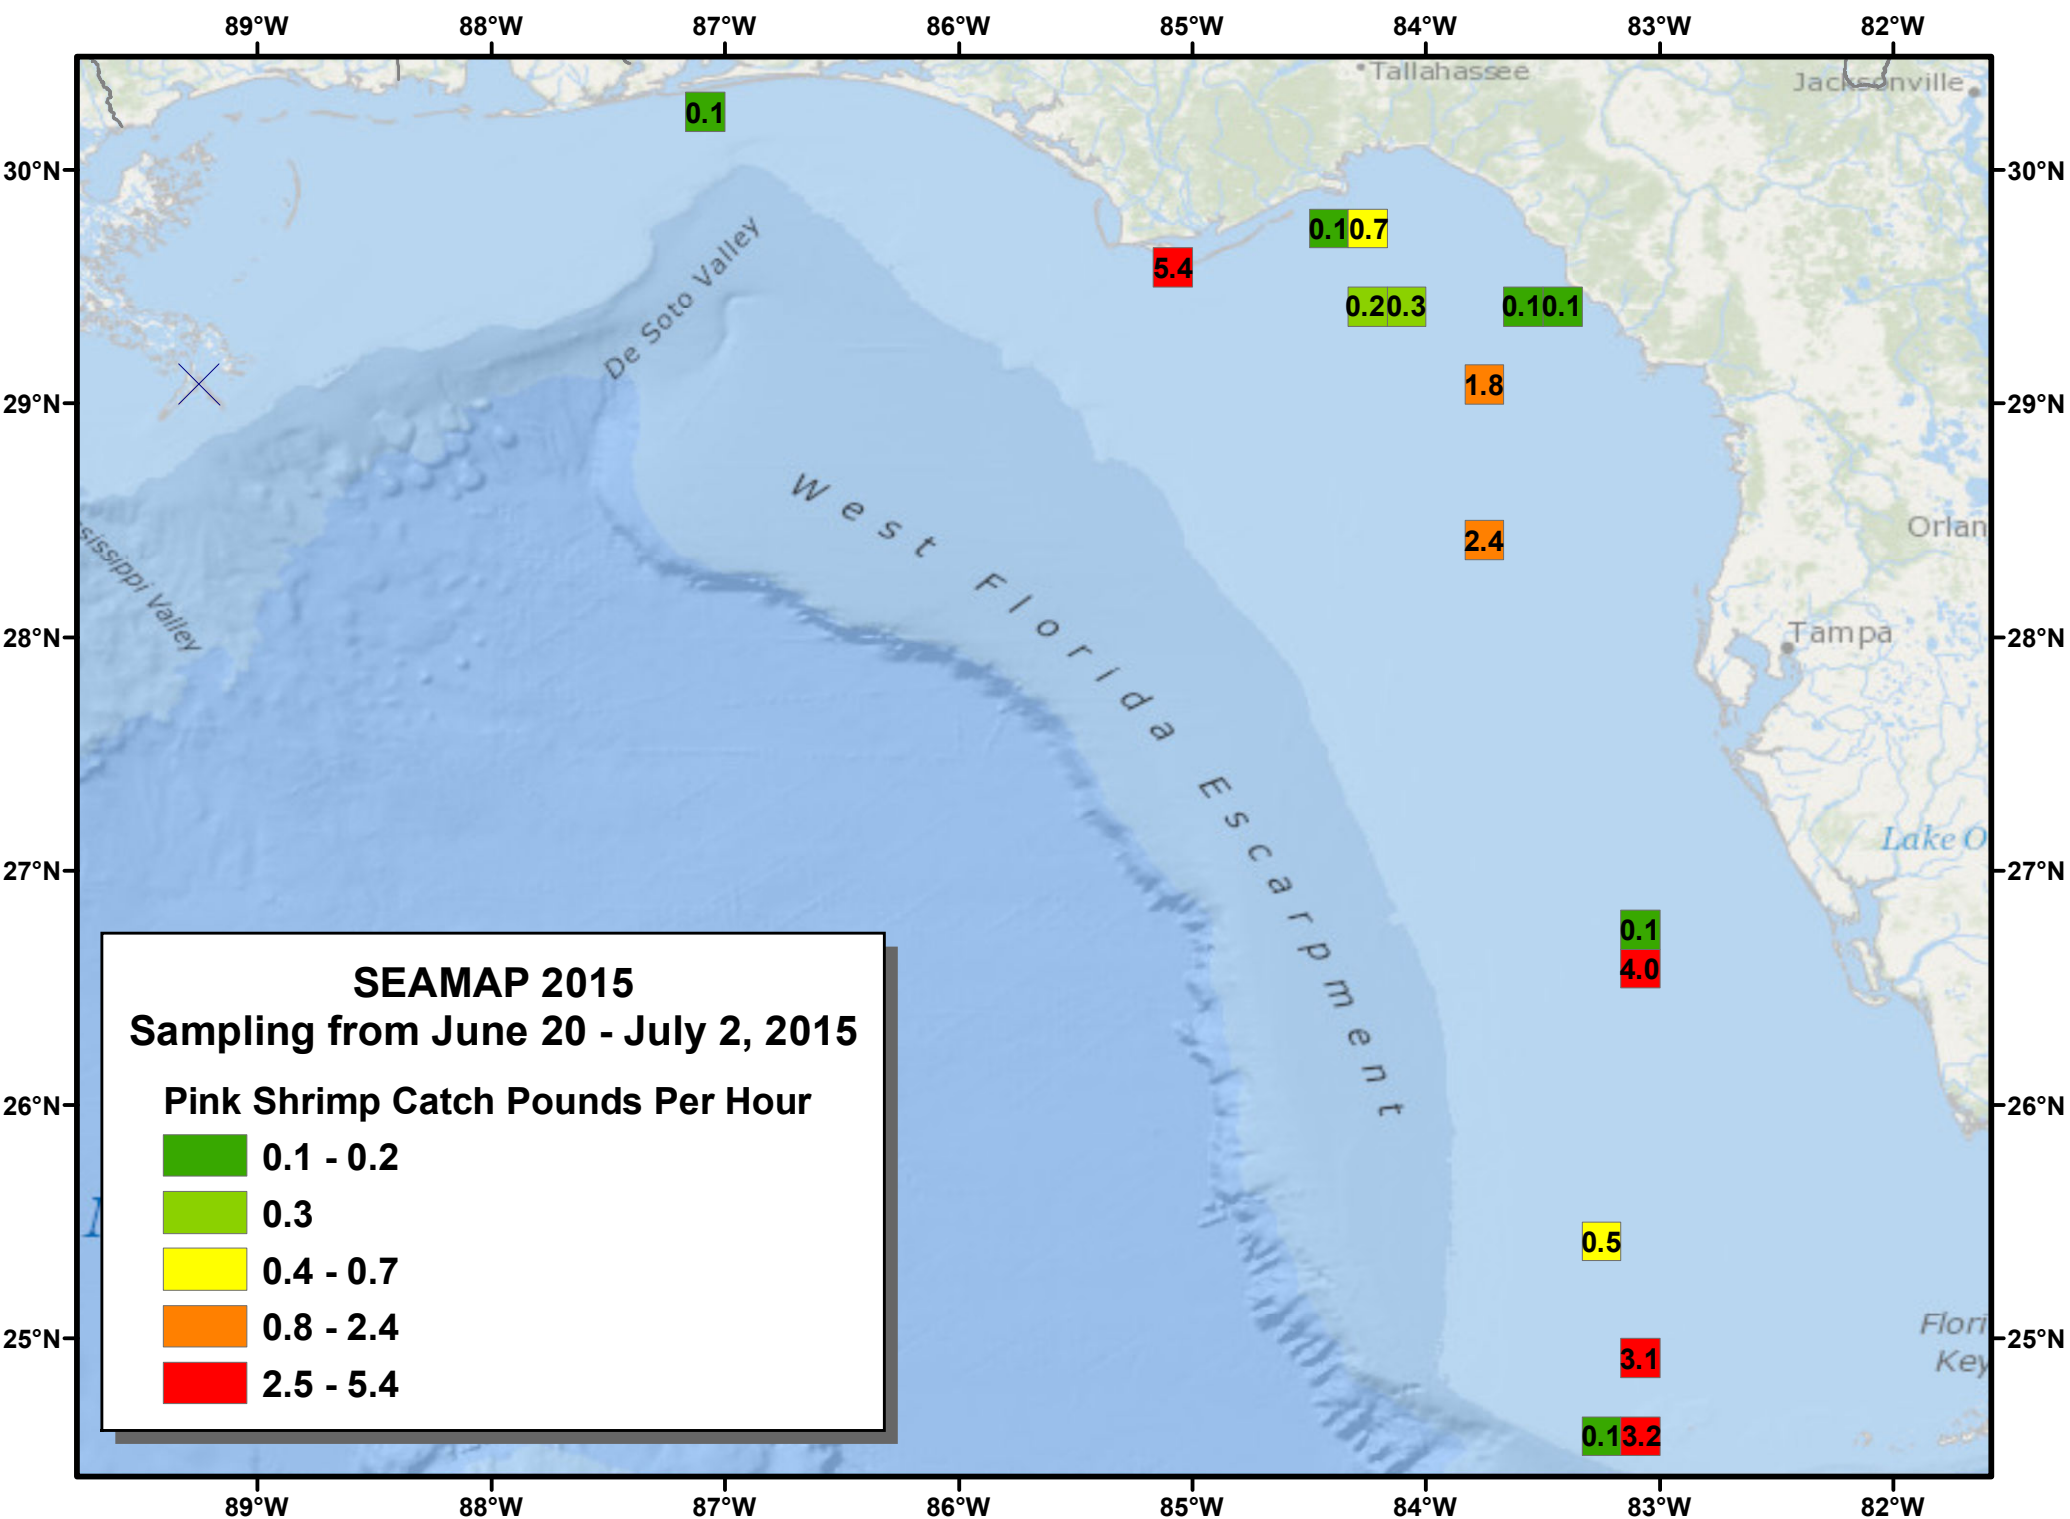

5.3

1.8

3.0

0.2

0.5

0.6

4.7

1.3

11 11

0.1

5.4

0.10.7

0.20.3

0.10.1

1.8

2.4

18 20

**SEAMAP 2015**  
**Sampling from June 20 - July 2, 2015**

**Total Catch Pounds Per Hour**

- 2 - 38
- 39 - 89
- 90 - 198
- 199 - 369
- 370 - 871

De Soto Valley

West Florida Escarpment

Mississippi Valley

Tallahassee Jacksonville

Orlando

Tampa

Lake Okechobee

Florida Keys