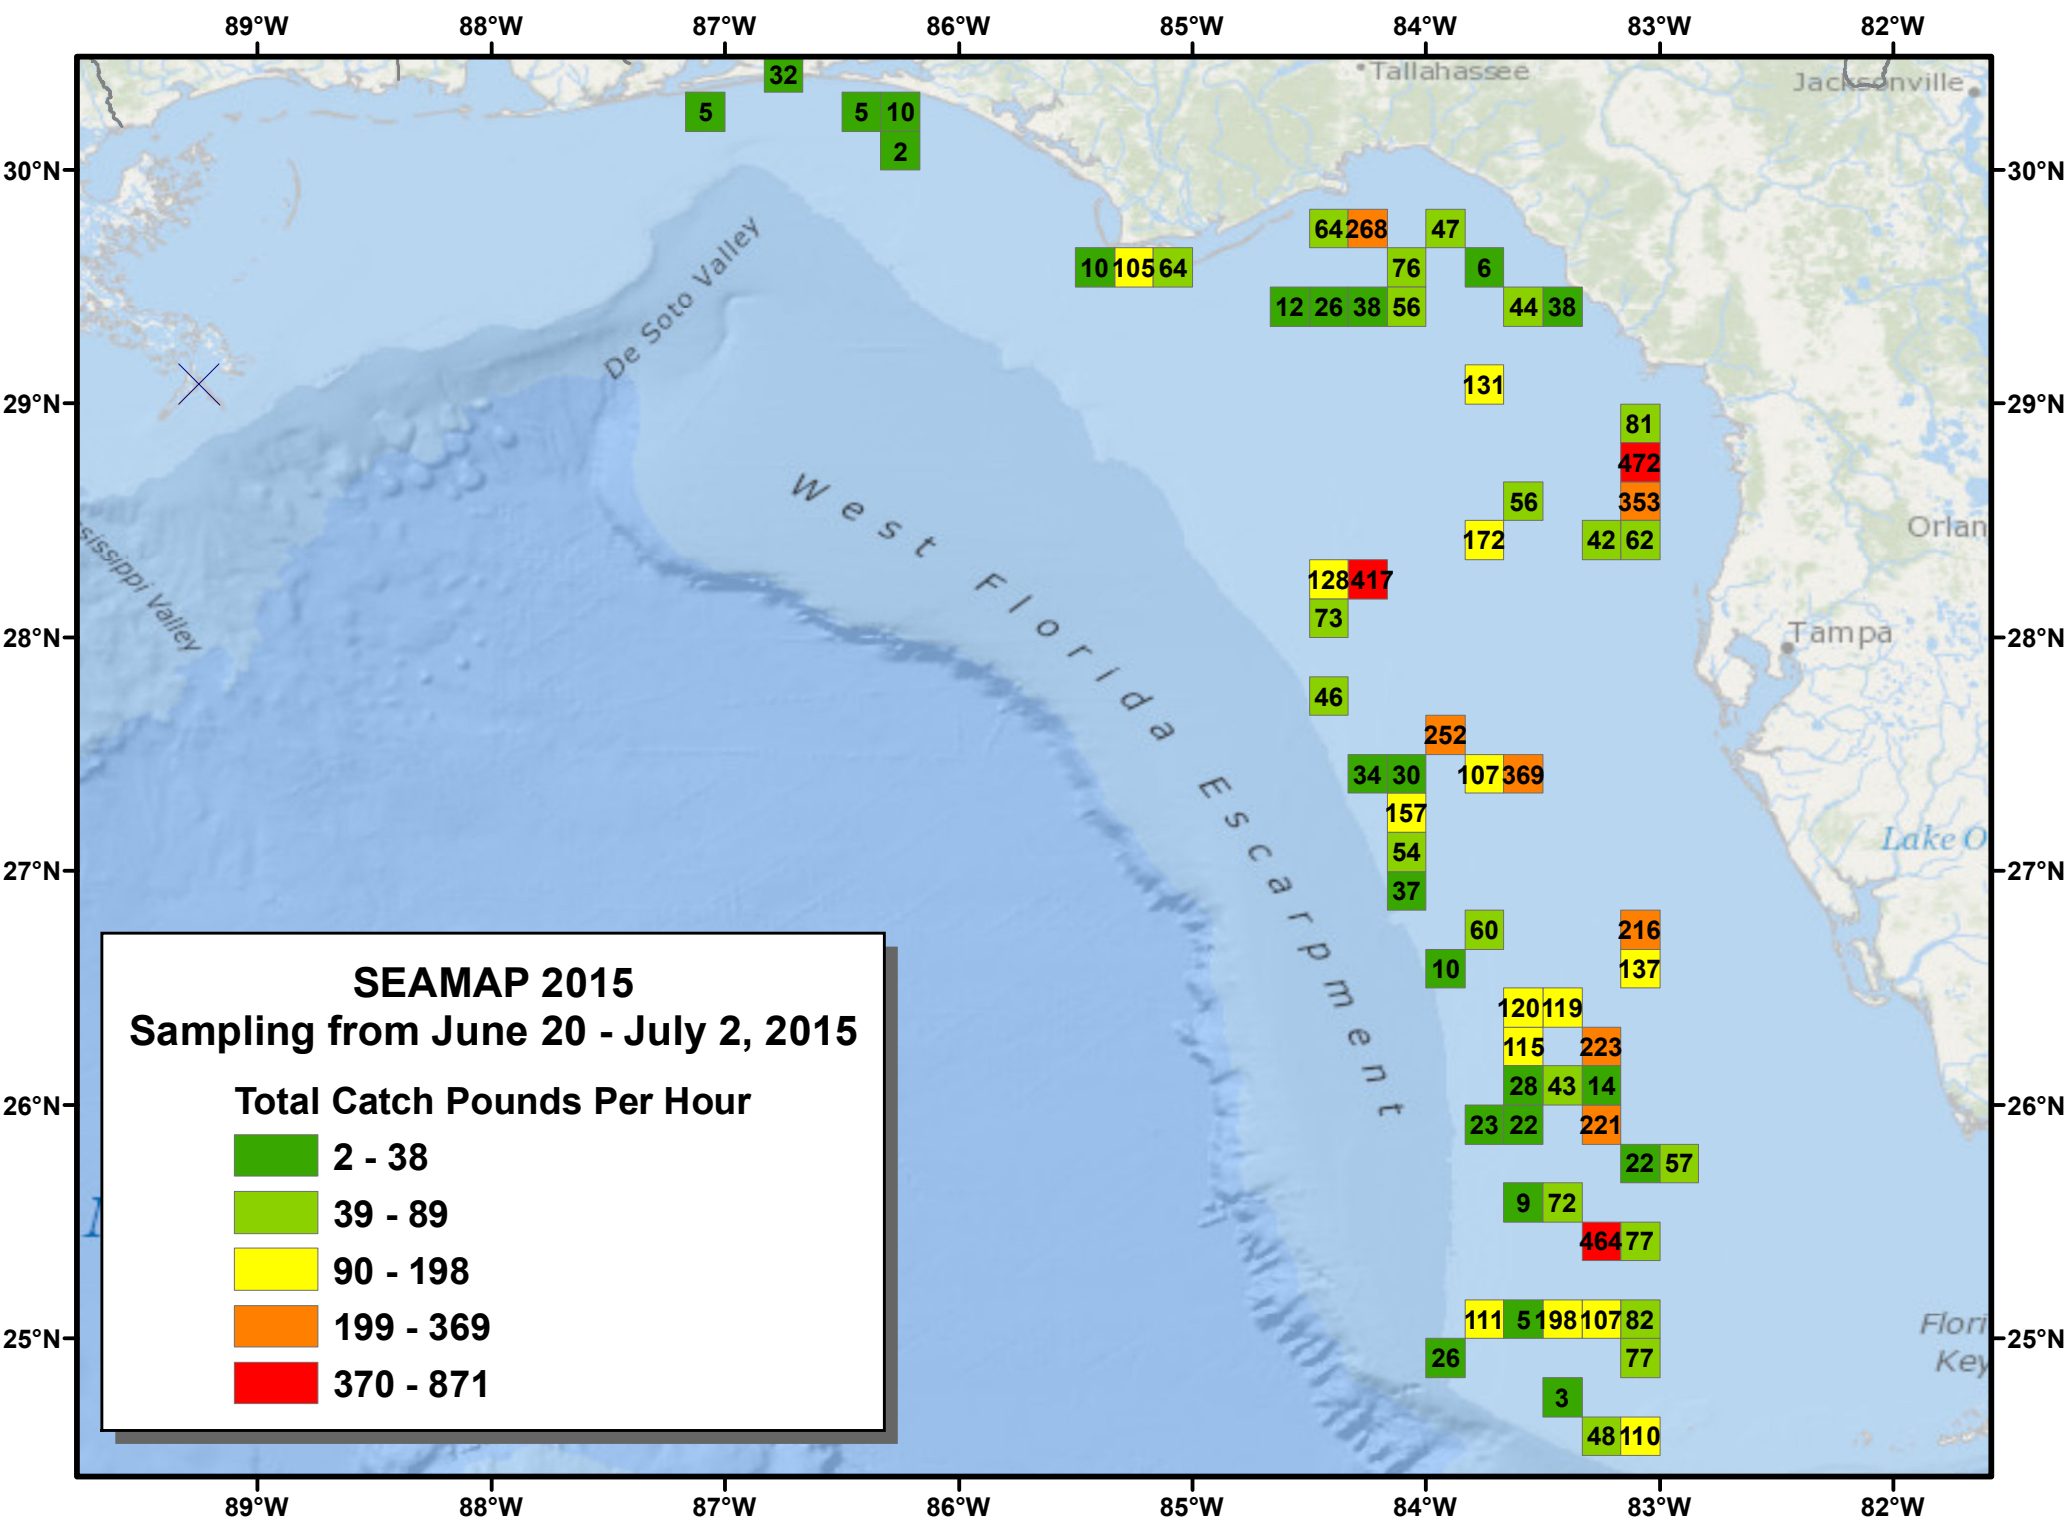

11 14

31 67

15

16

25

11

9

12

18 20

**SEAMAP 2015**  
**Sampling from June 20 - July 2, 2015**

**Total Catch Pounds Per Hour**

- 2 - 38
- 39 - 89
- 90 - 198
- 199 - 369
- 370 - 871

De Soto Valley

West Florida Escarpment

Mississippi Valley

Tallahassee Jacksonville

Orlando

Tampa

Lake Okechobee

Florida Keys