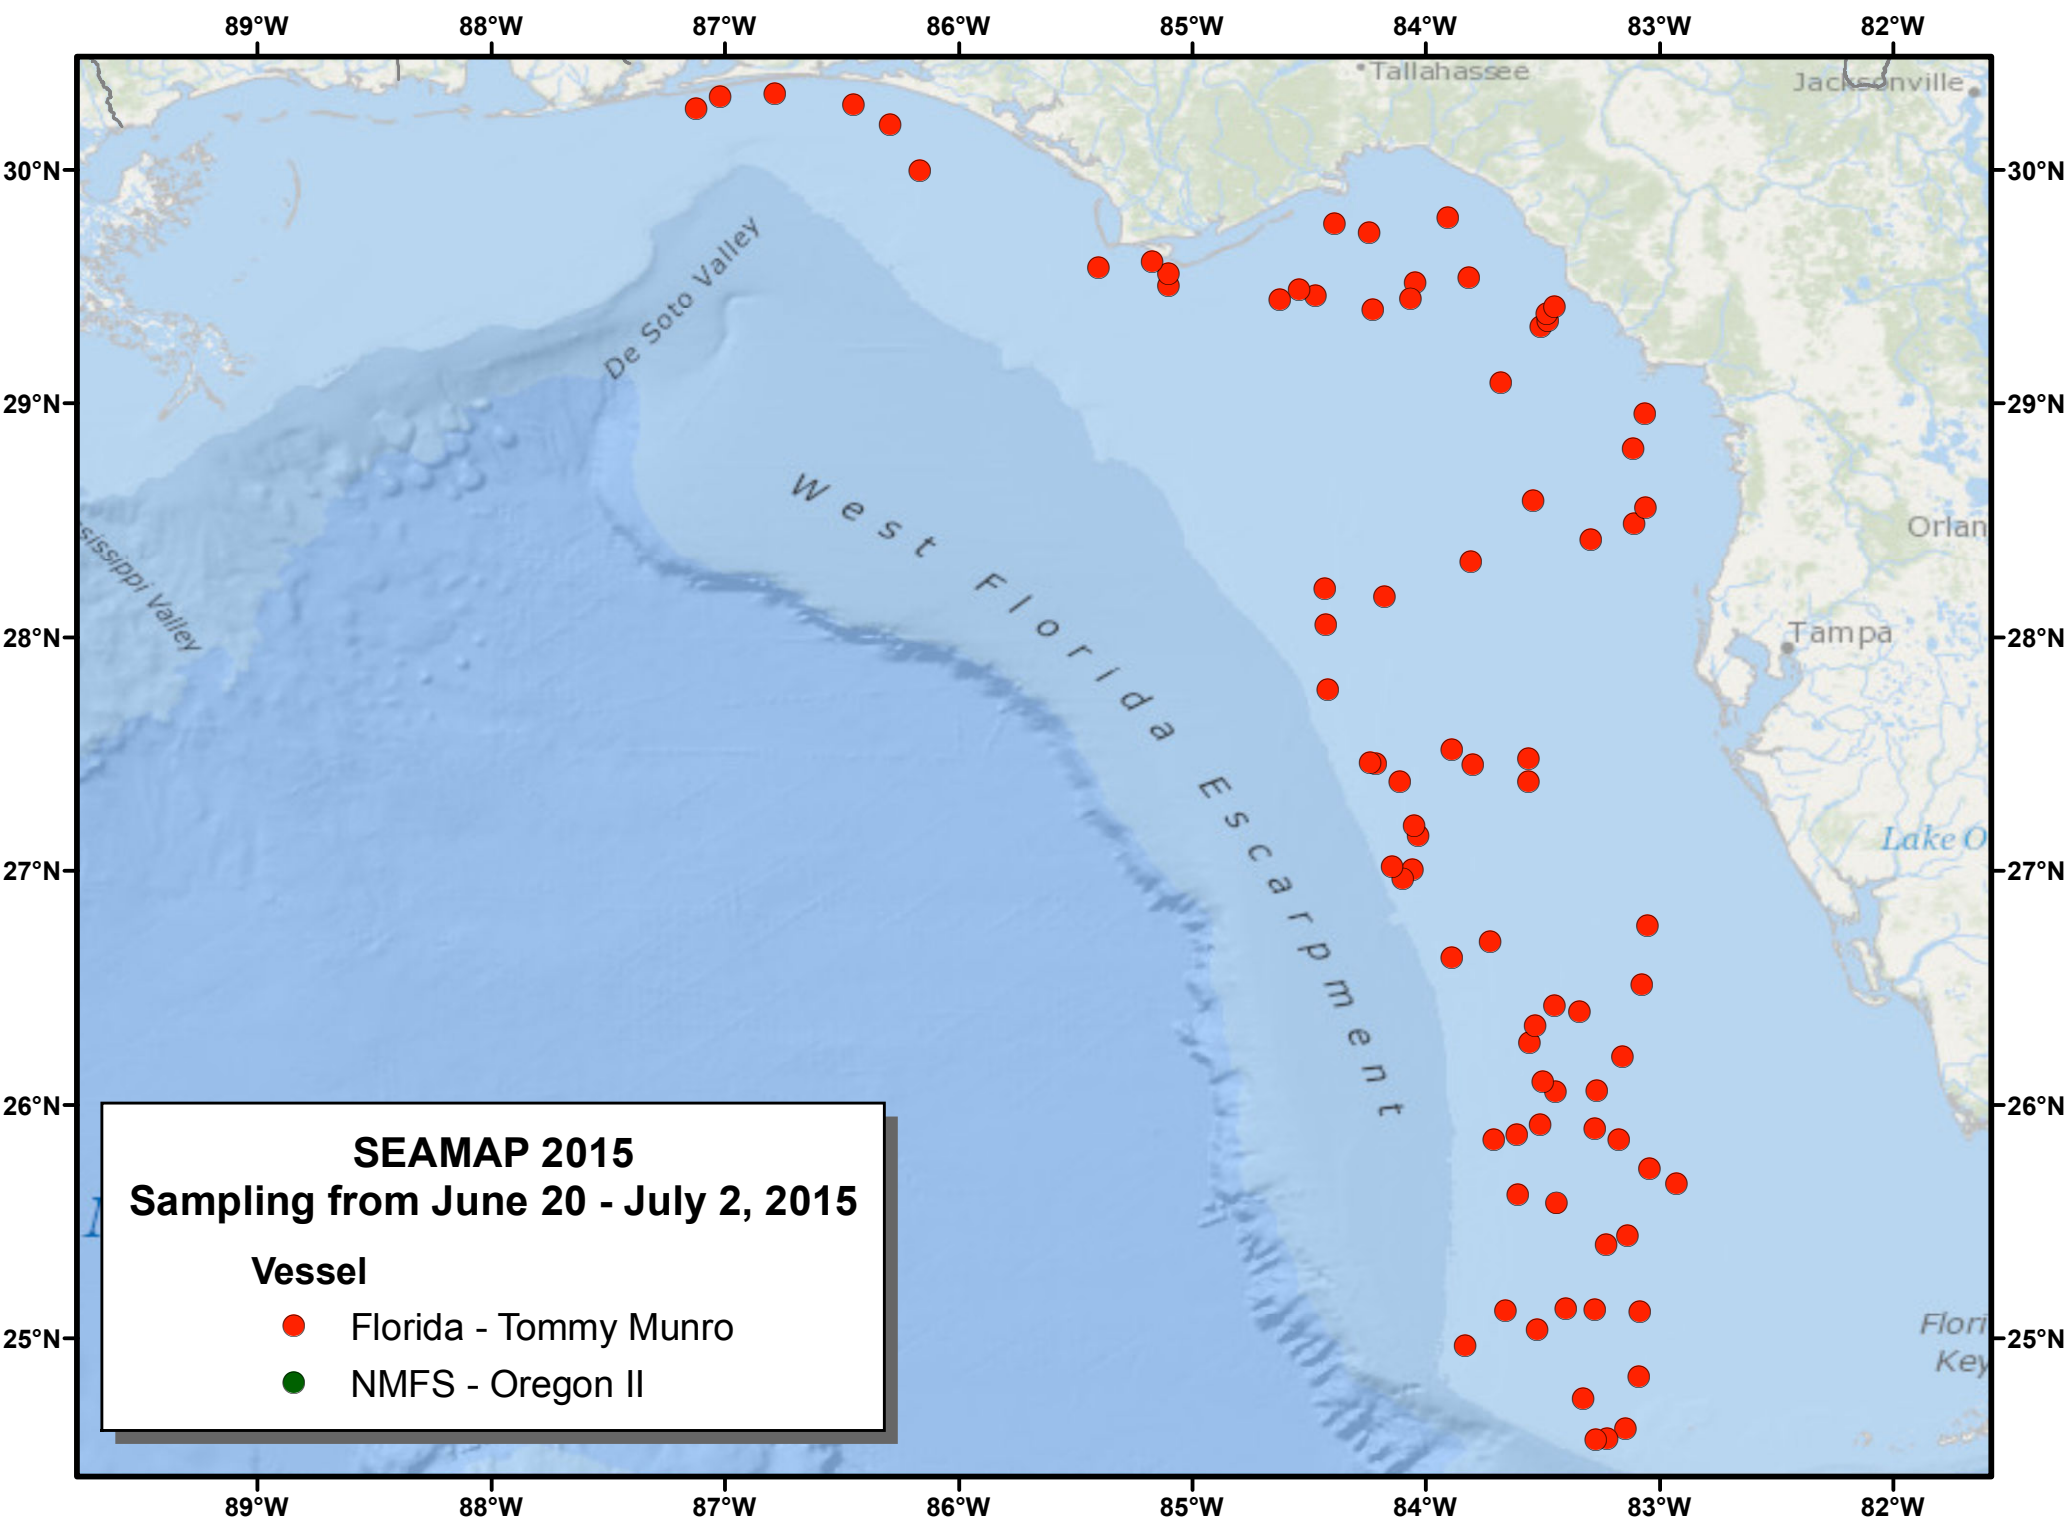

5.3

1.8

3.0

0.2

0.5

0.6

4.7

1.3

11 11

0.1

5.4

0.10.7

0.20.3

0.10.1

1.8

2.4

18 20

**SEAMAP 2015**  
**Sampling from June 20 - July 2, 2015**

**Total Catch Pounds Per Hour**

- 2 - 38
- 39 - 89
- 90 - 198
- 199 - 369
- 370 - 871

De Soto Valley

West Florida Escarpment

Mississippi Valley

Tallahassee Jacksonville

Orlando

Tampa

Lake Okechobee

Florida Keys