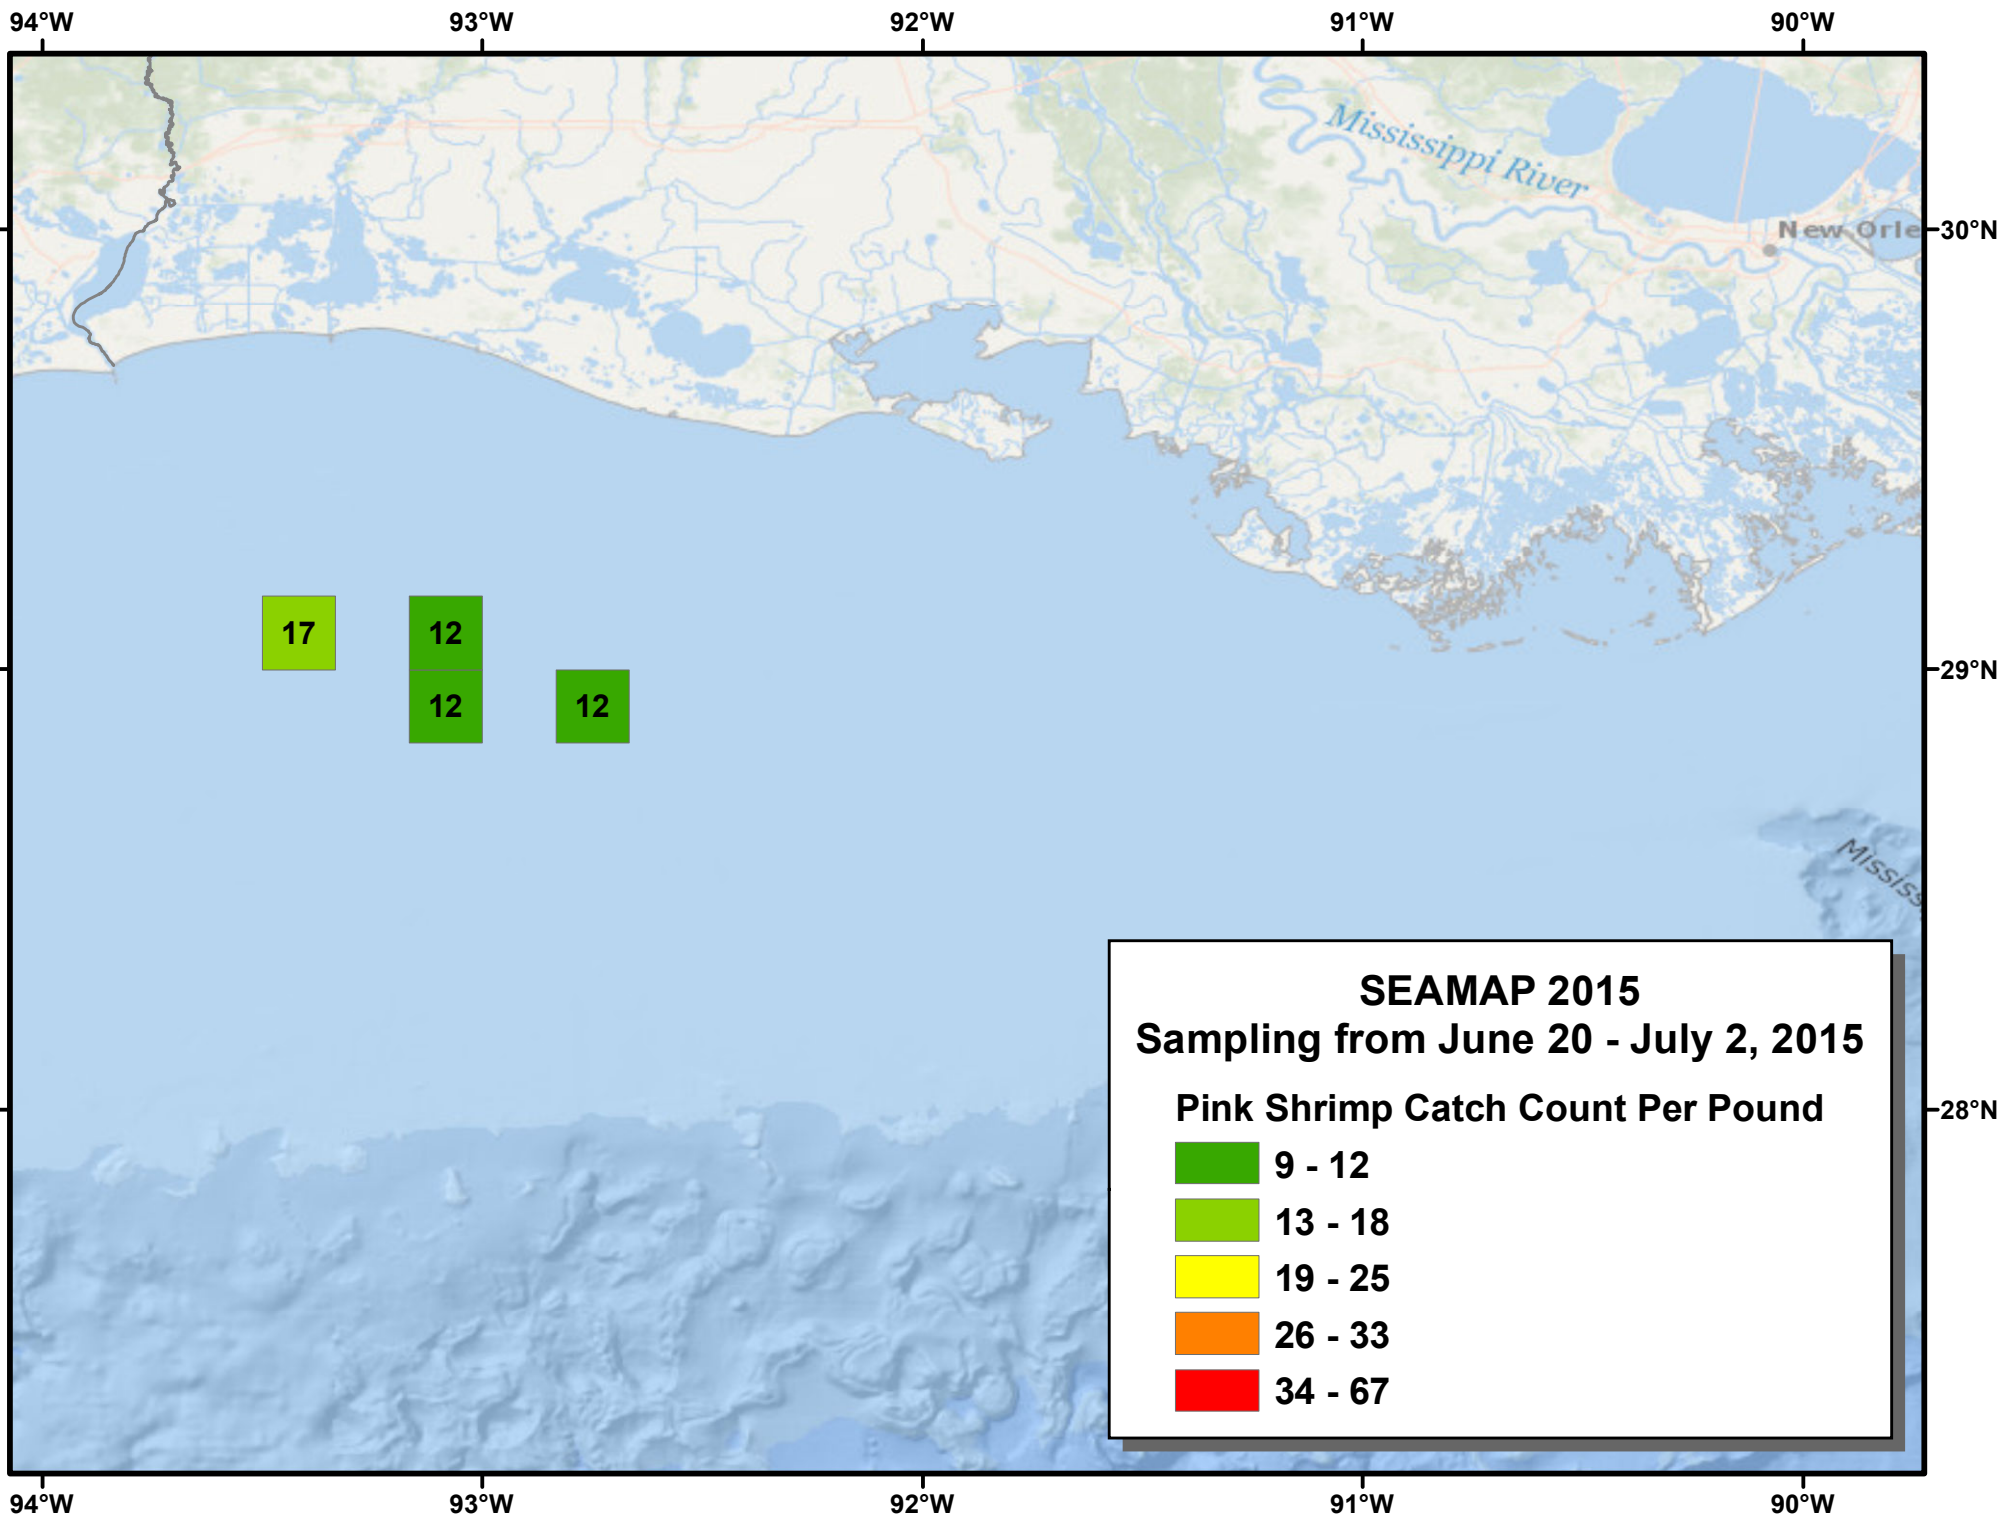

5.3

1.8

3.0

0.2

0.5

0.6

4.7

1.3

18 20

**SEAMAP 2015**  
**Sampling from June 20 - July 2, 2015**

**Total Catch Pounds Per Hour**

- 2 - 38
- 39 - 89
- 90 - 198
- 199 - 369
- 370 - 871

De Soto Valley

West Florida Escarpment

Mississippi Valley

Tallahassee Jacksonville

Orlando

Tampa

Lake Okechobee

Florida Keys