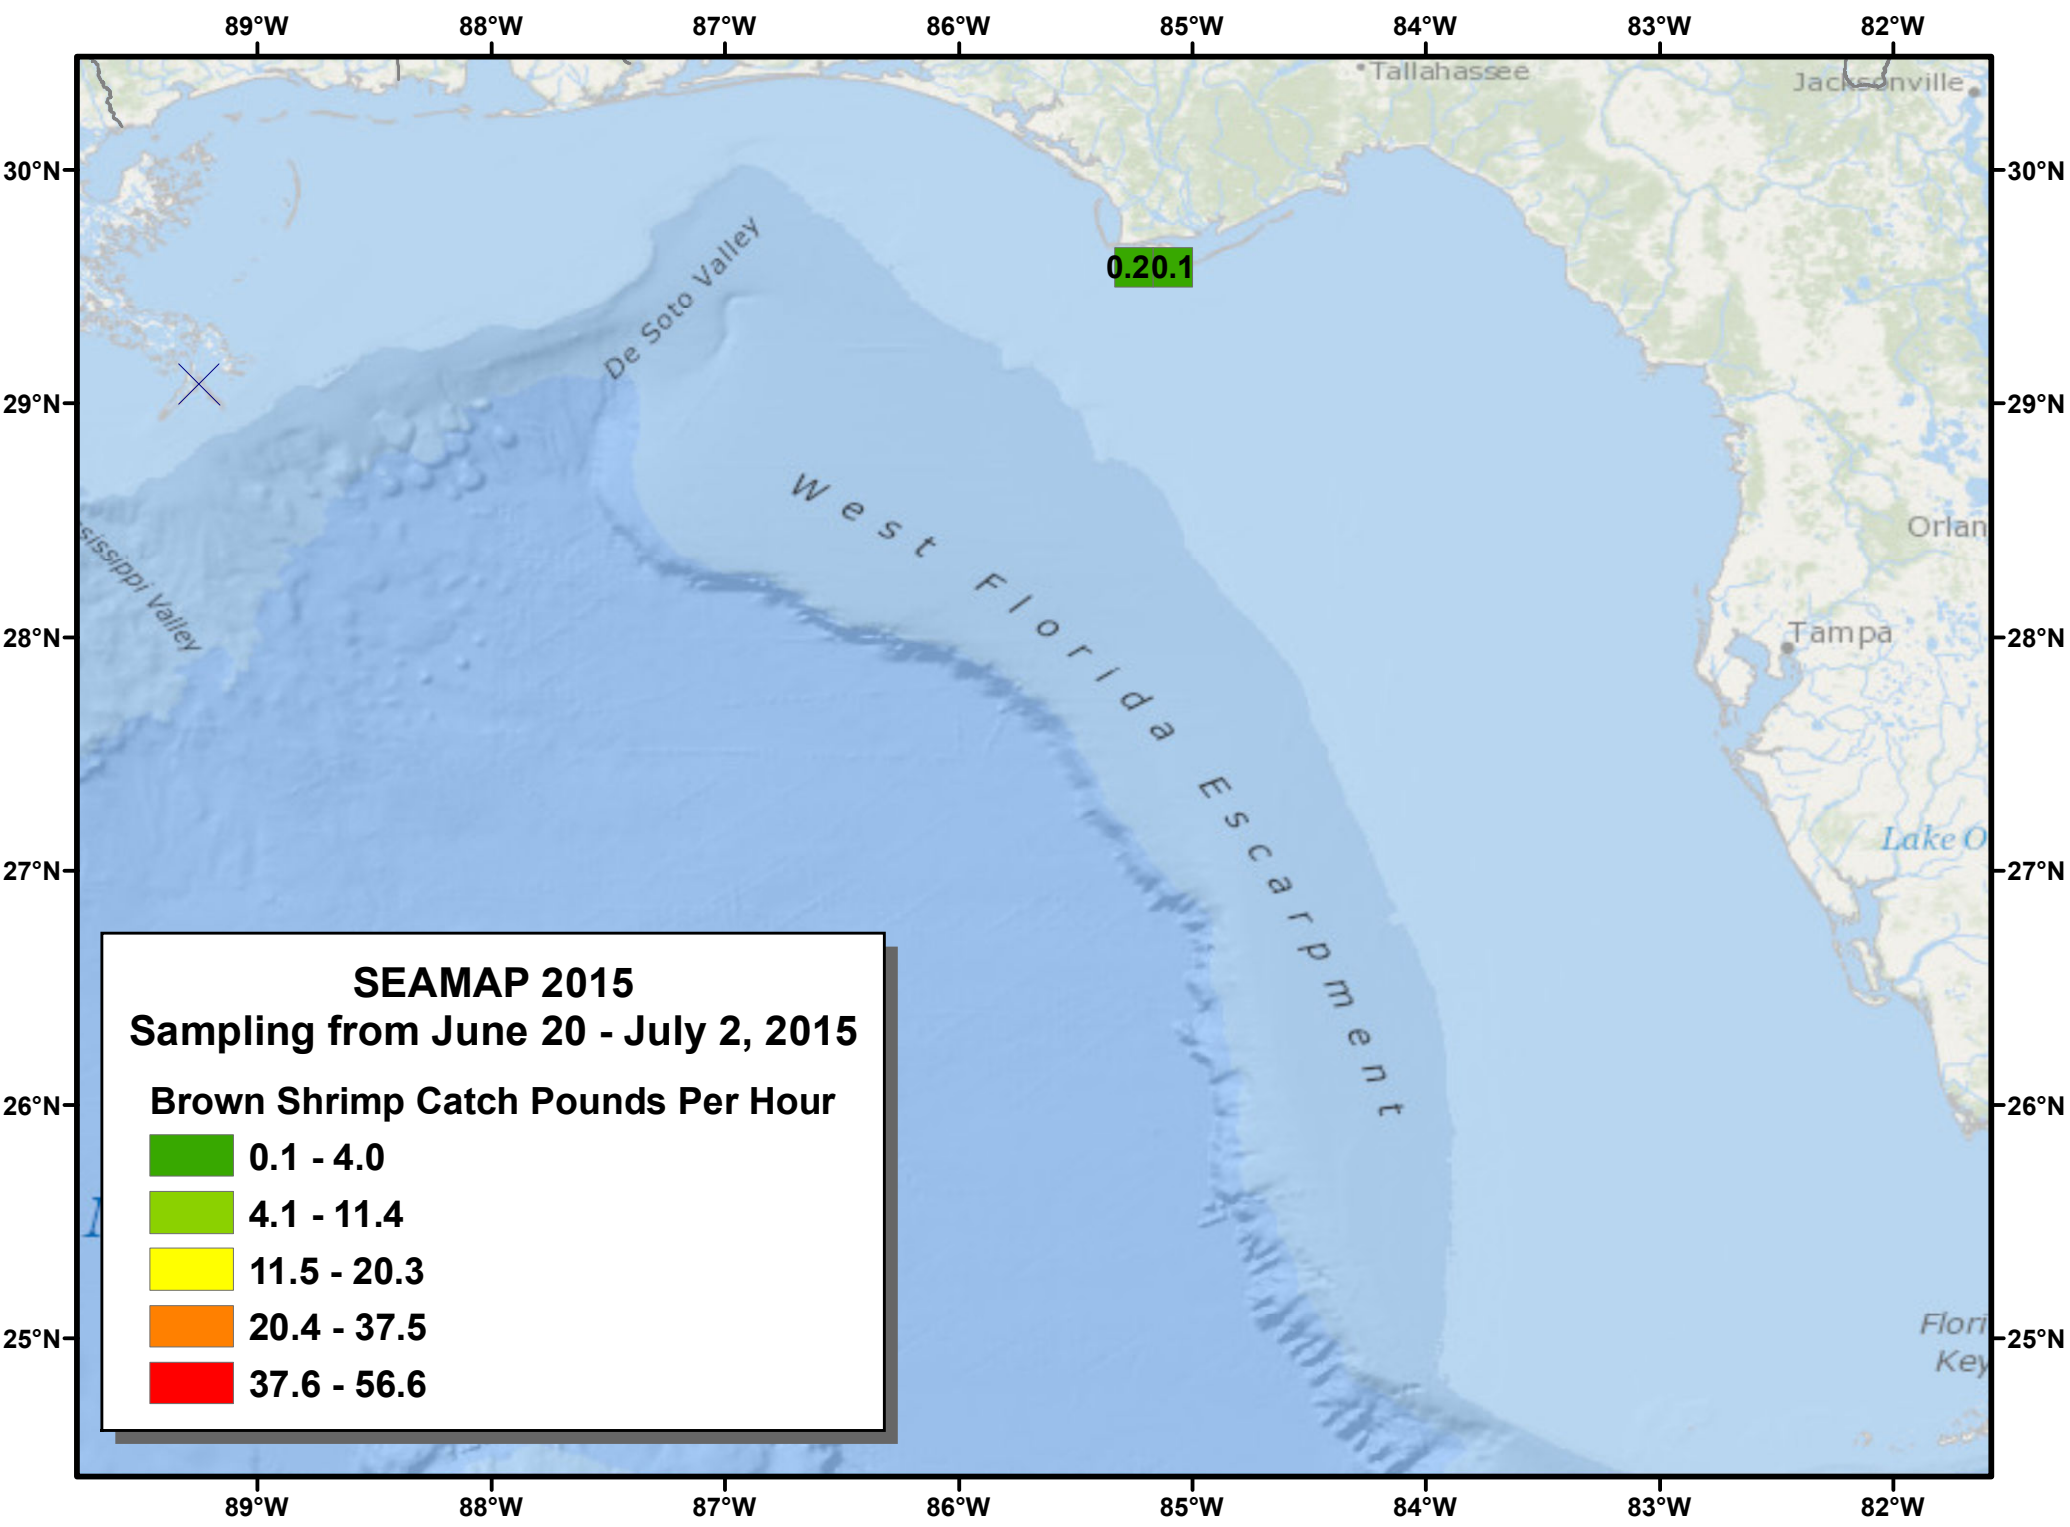

5.3

1.8

3.0

0.2

0.5

0.6

4.7

1.3

11 11

0.1

5.4

0.10.7

0.20.3

0.10.1

1.8

2.4

18 20

**SEAMAP 2015**  
**Sampling from June 20 - July 2, 2015**

**Total Catch Pounds Per Hour**

- 2 - 38
- 39 - 89
- 90 - 198
- 199 - 369
- 370 - 871

De Soto Valley

West Florida Escarpment

Mississippi Valley

Tallahassee Jacksonville

Orlando

Tampa

Lake Okechobee

Florida Keys