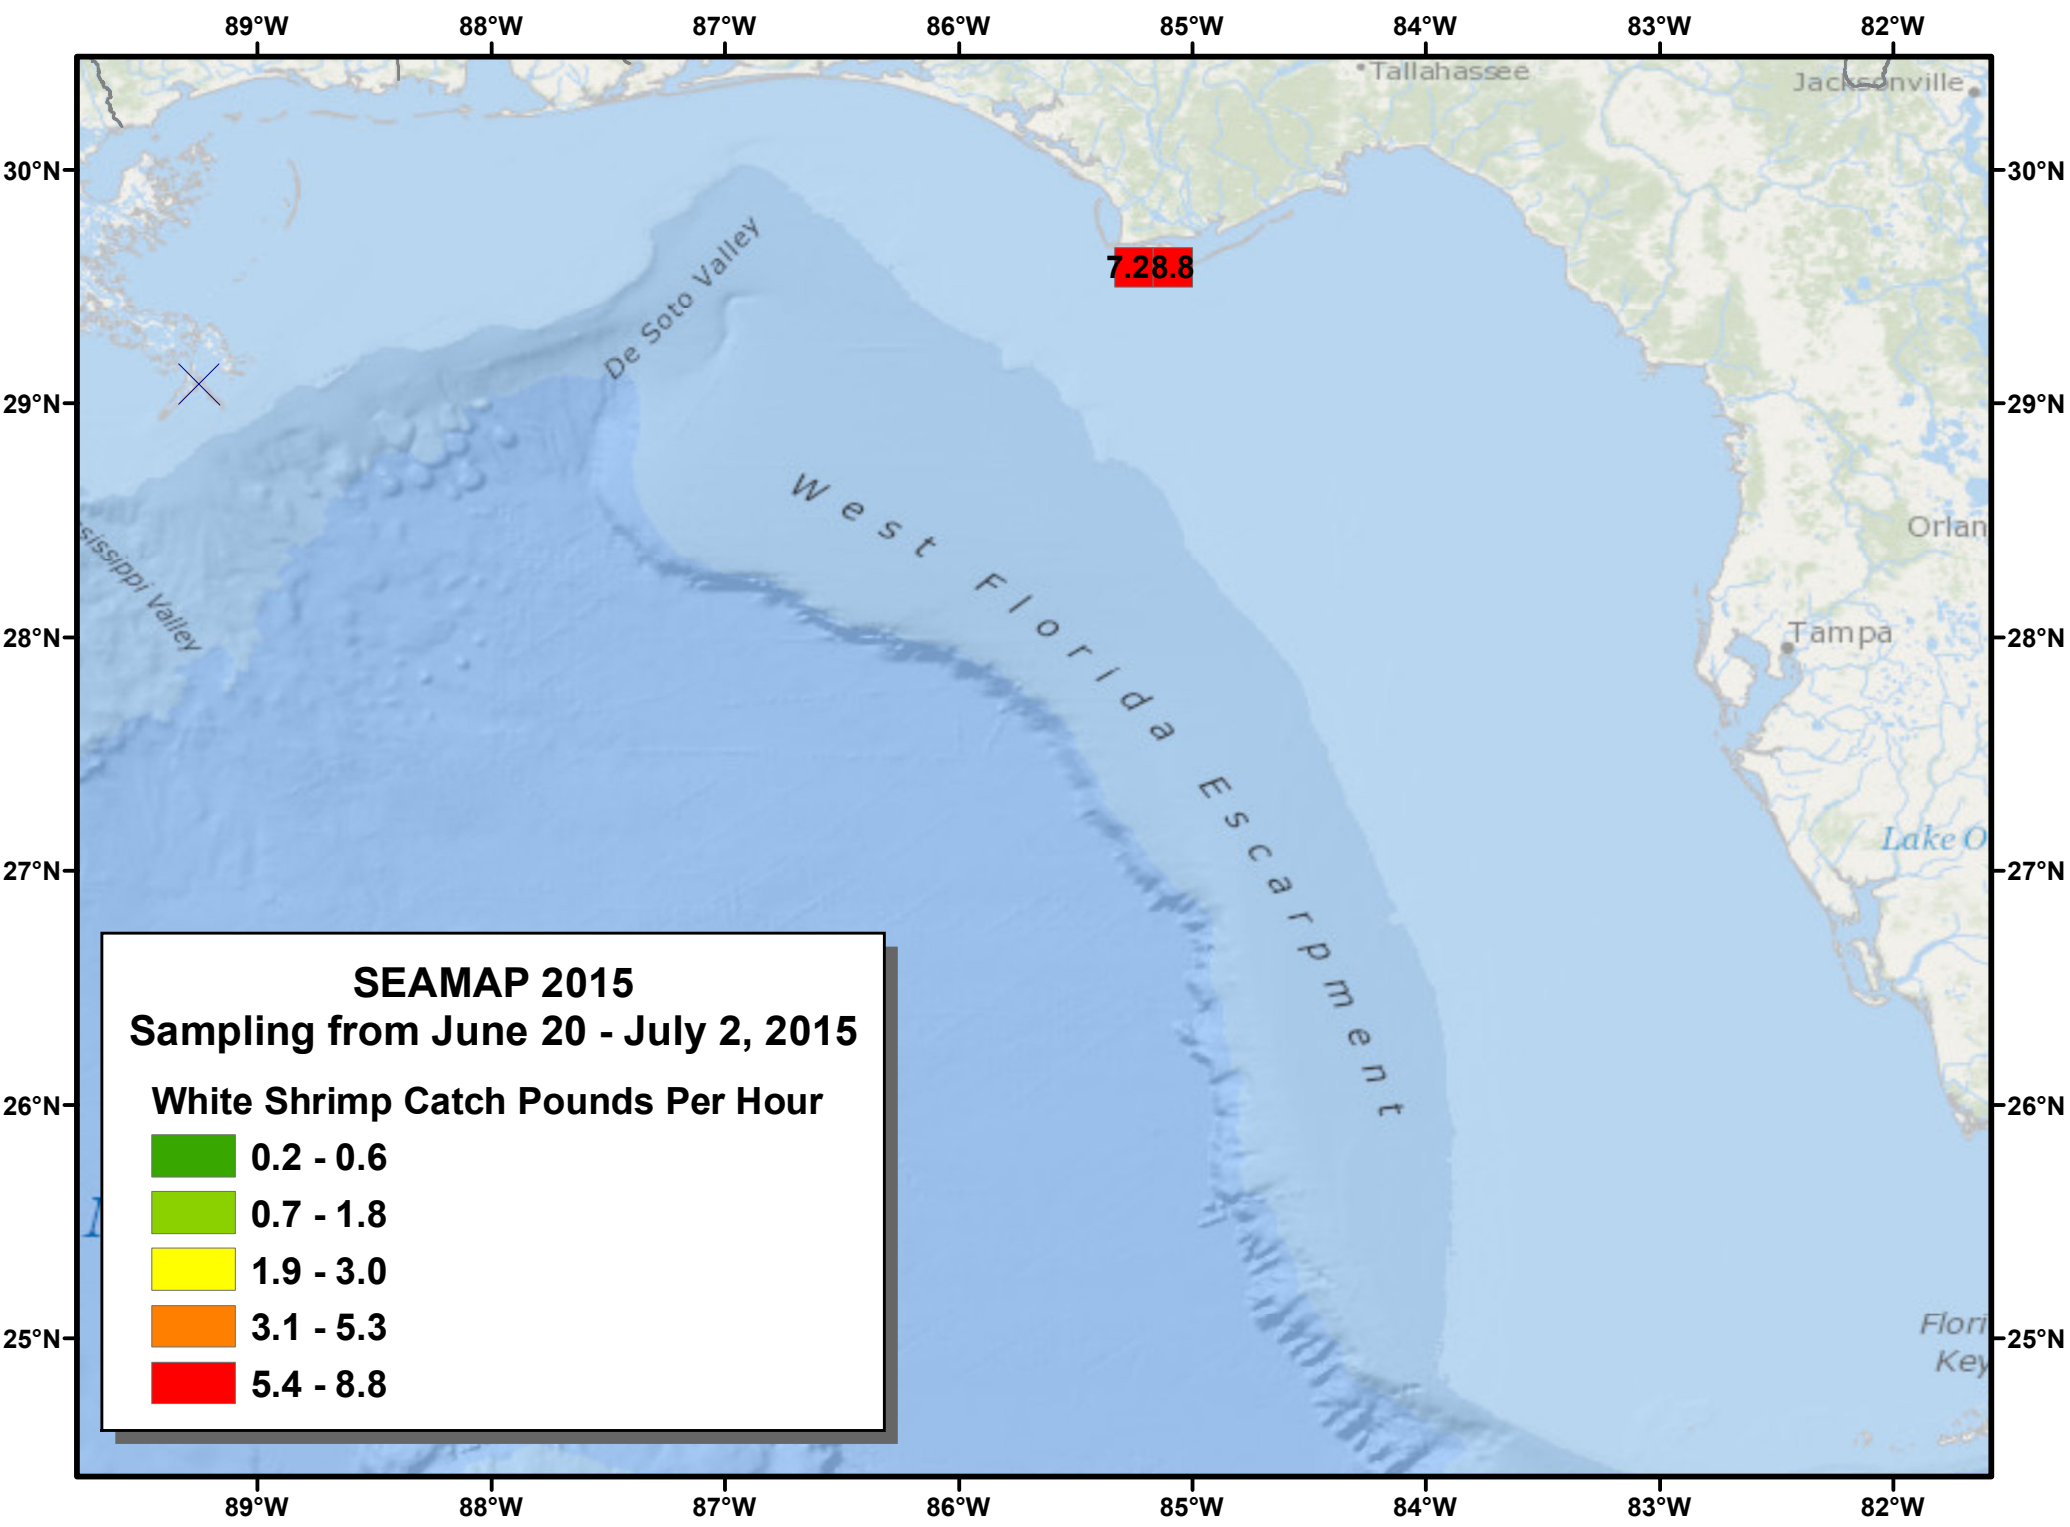

5.3

1.8

3.0

0.2

0.5

0.6

4.7

1.3

11 11

0.1

5.4

0.10.7

0.20.3

0.10.1

1.8

2.4

18 20

**SEAMAP 2015**  
**Sampling from June 20 - July 2, 2015**

**Total Catch Pounds Per Hour**

- 2 - 38
- 39 - 89
- 90 - 198
- 199 - 369
- 370 - 871

De Soto Valley

West Florida Escarpment

Mississippi Valley

Tallahassee Jacksonville

Orlando

Tampa

Lake Okechobee

Florida Keys