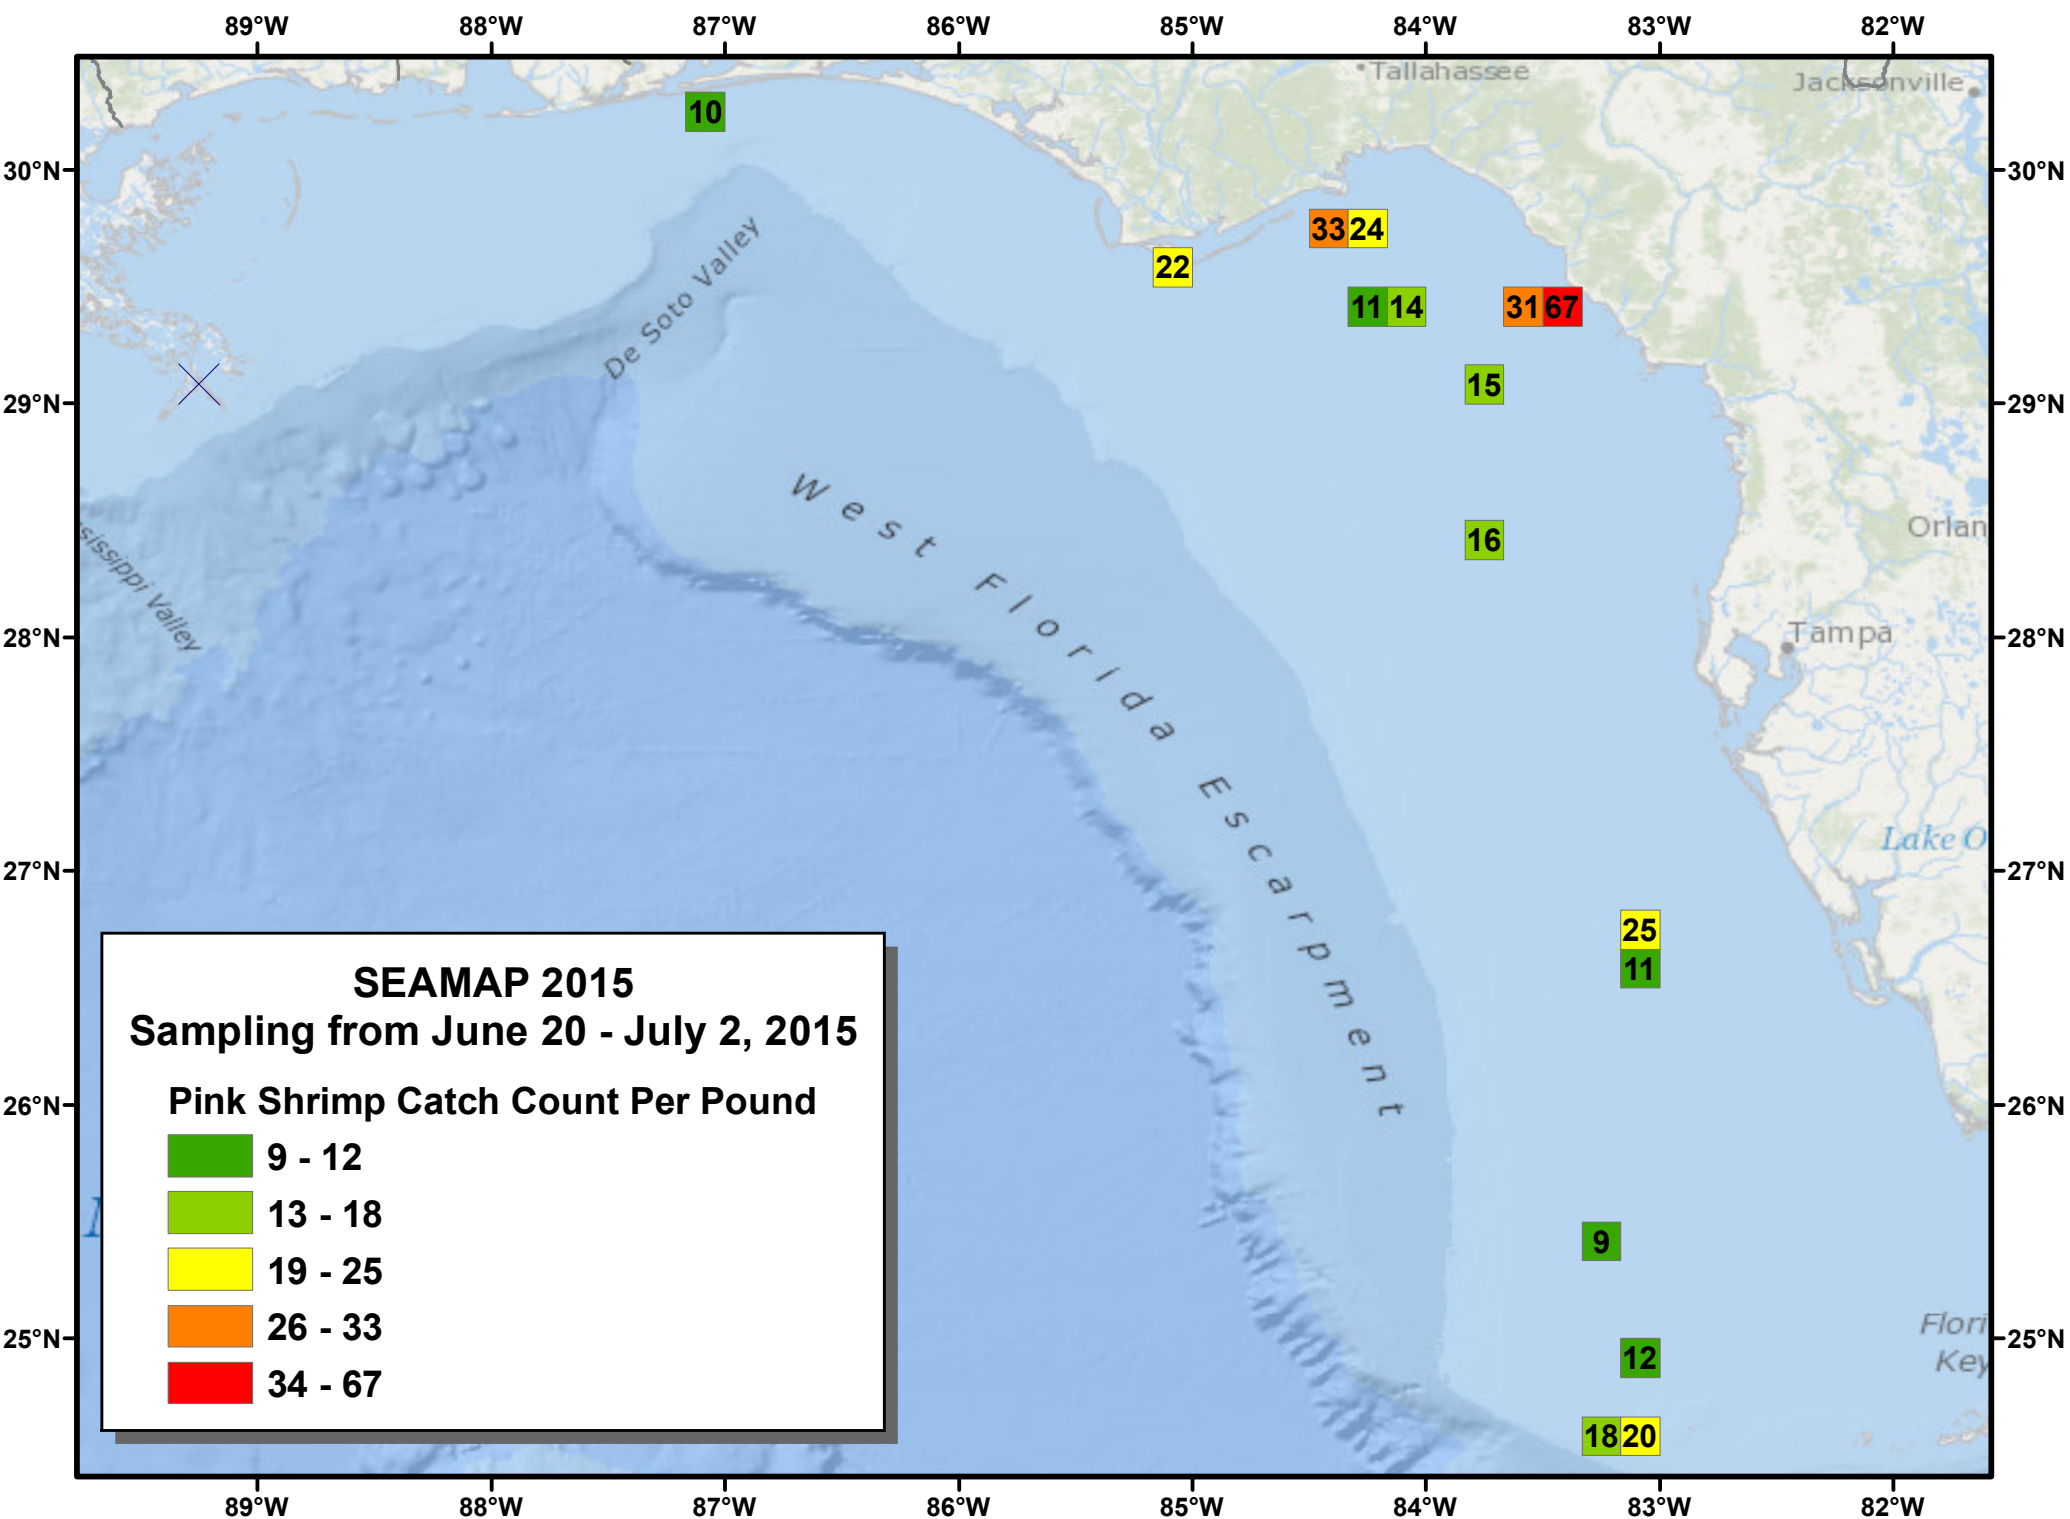

10

22

33 24

11 14

31 67

15

16

25

11

9

12

18 20