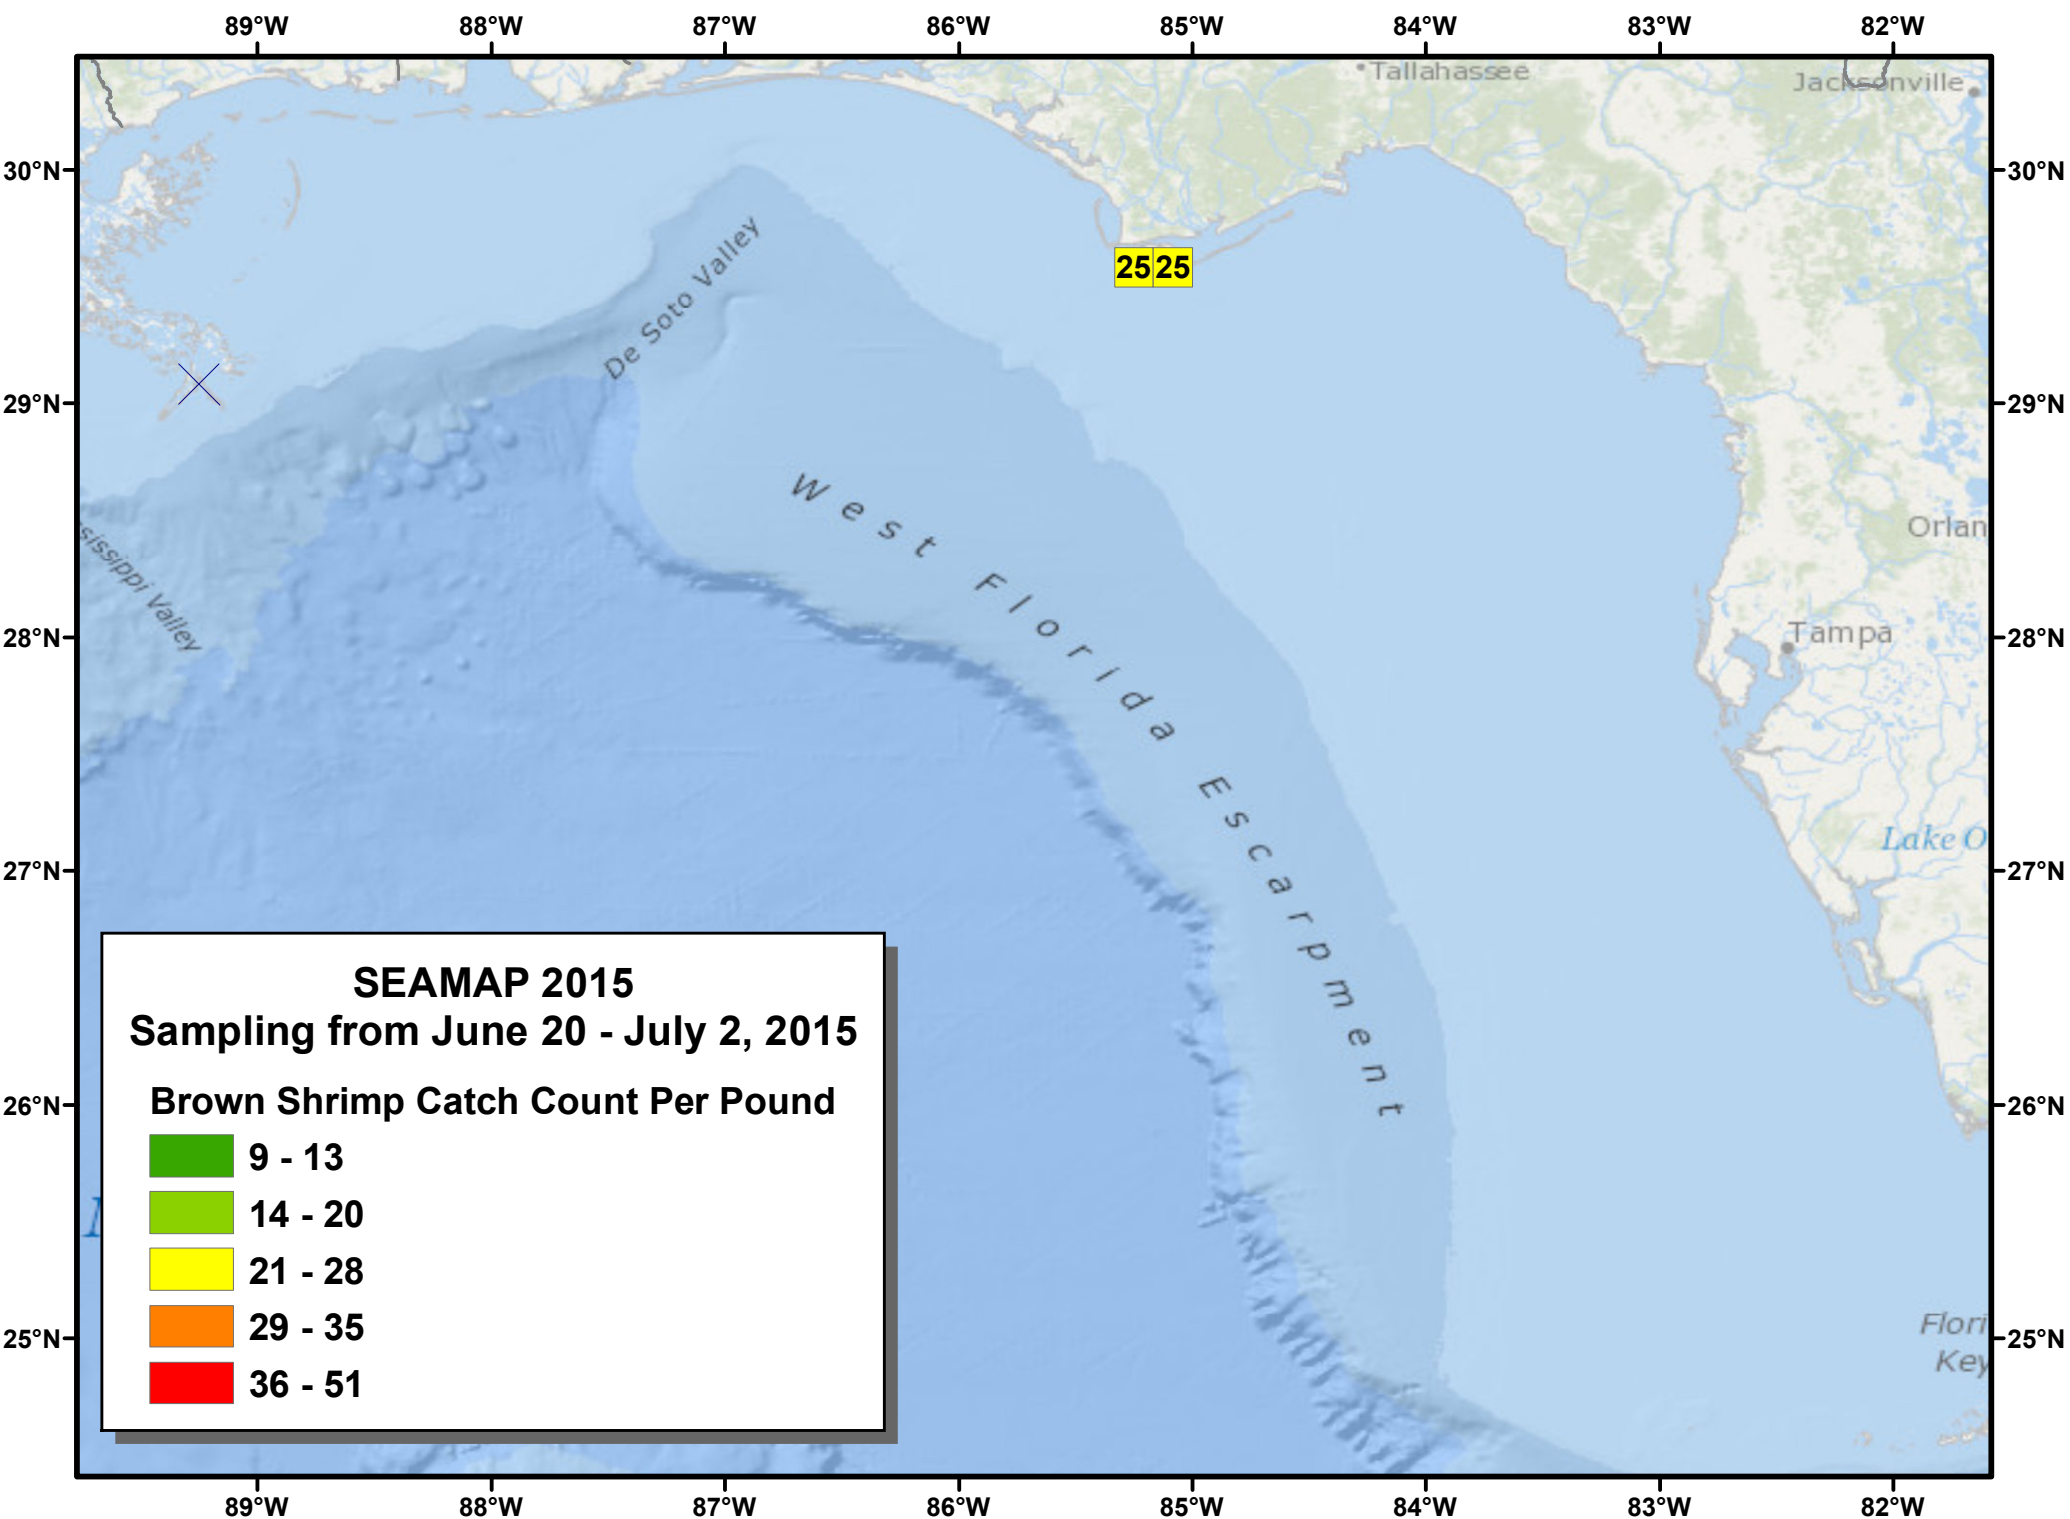

5.3

1.8

3.0

0.2

0.5

0.6

4.7

1.3

11 11

0.1

5.4

0.10.7

0.20.3

0.10.1

1.8

2.4

18 20

**SEAMAP 2015**  
**Sampling from June 20 - July 2, 2015**

**Total Catch Pounds Per Hour**

- 2 - 38
- 39 - 89
- 90 - 198
- 199 - 369
- 370 - 871

De Soto Valley

West Florida Escarpment

Mississippi Valley

Tallahassee Jacksonville

Orlando

Tampa

Lake Okechobee

Florida Keys