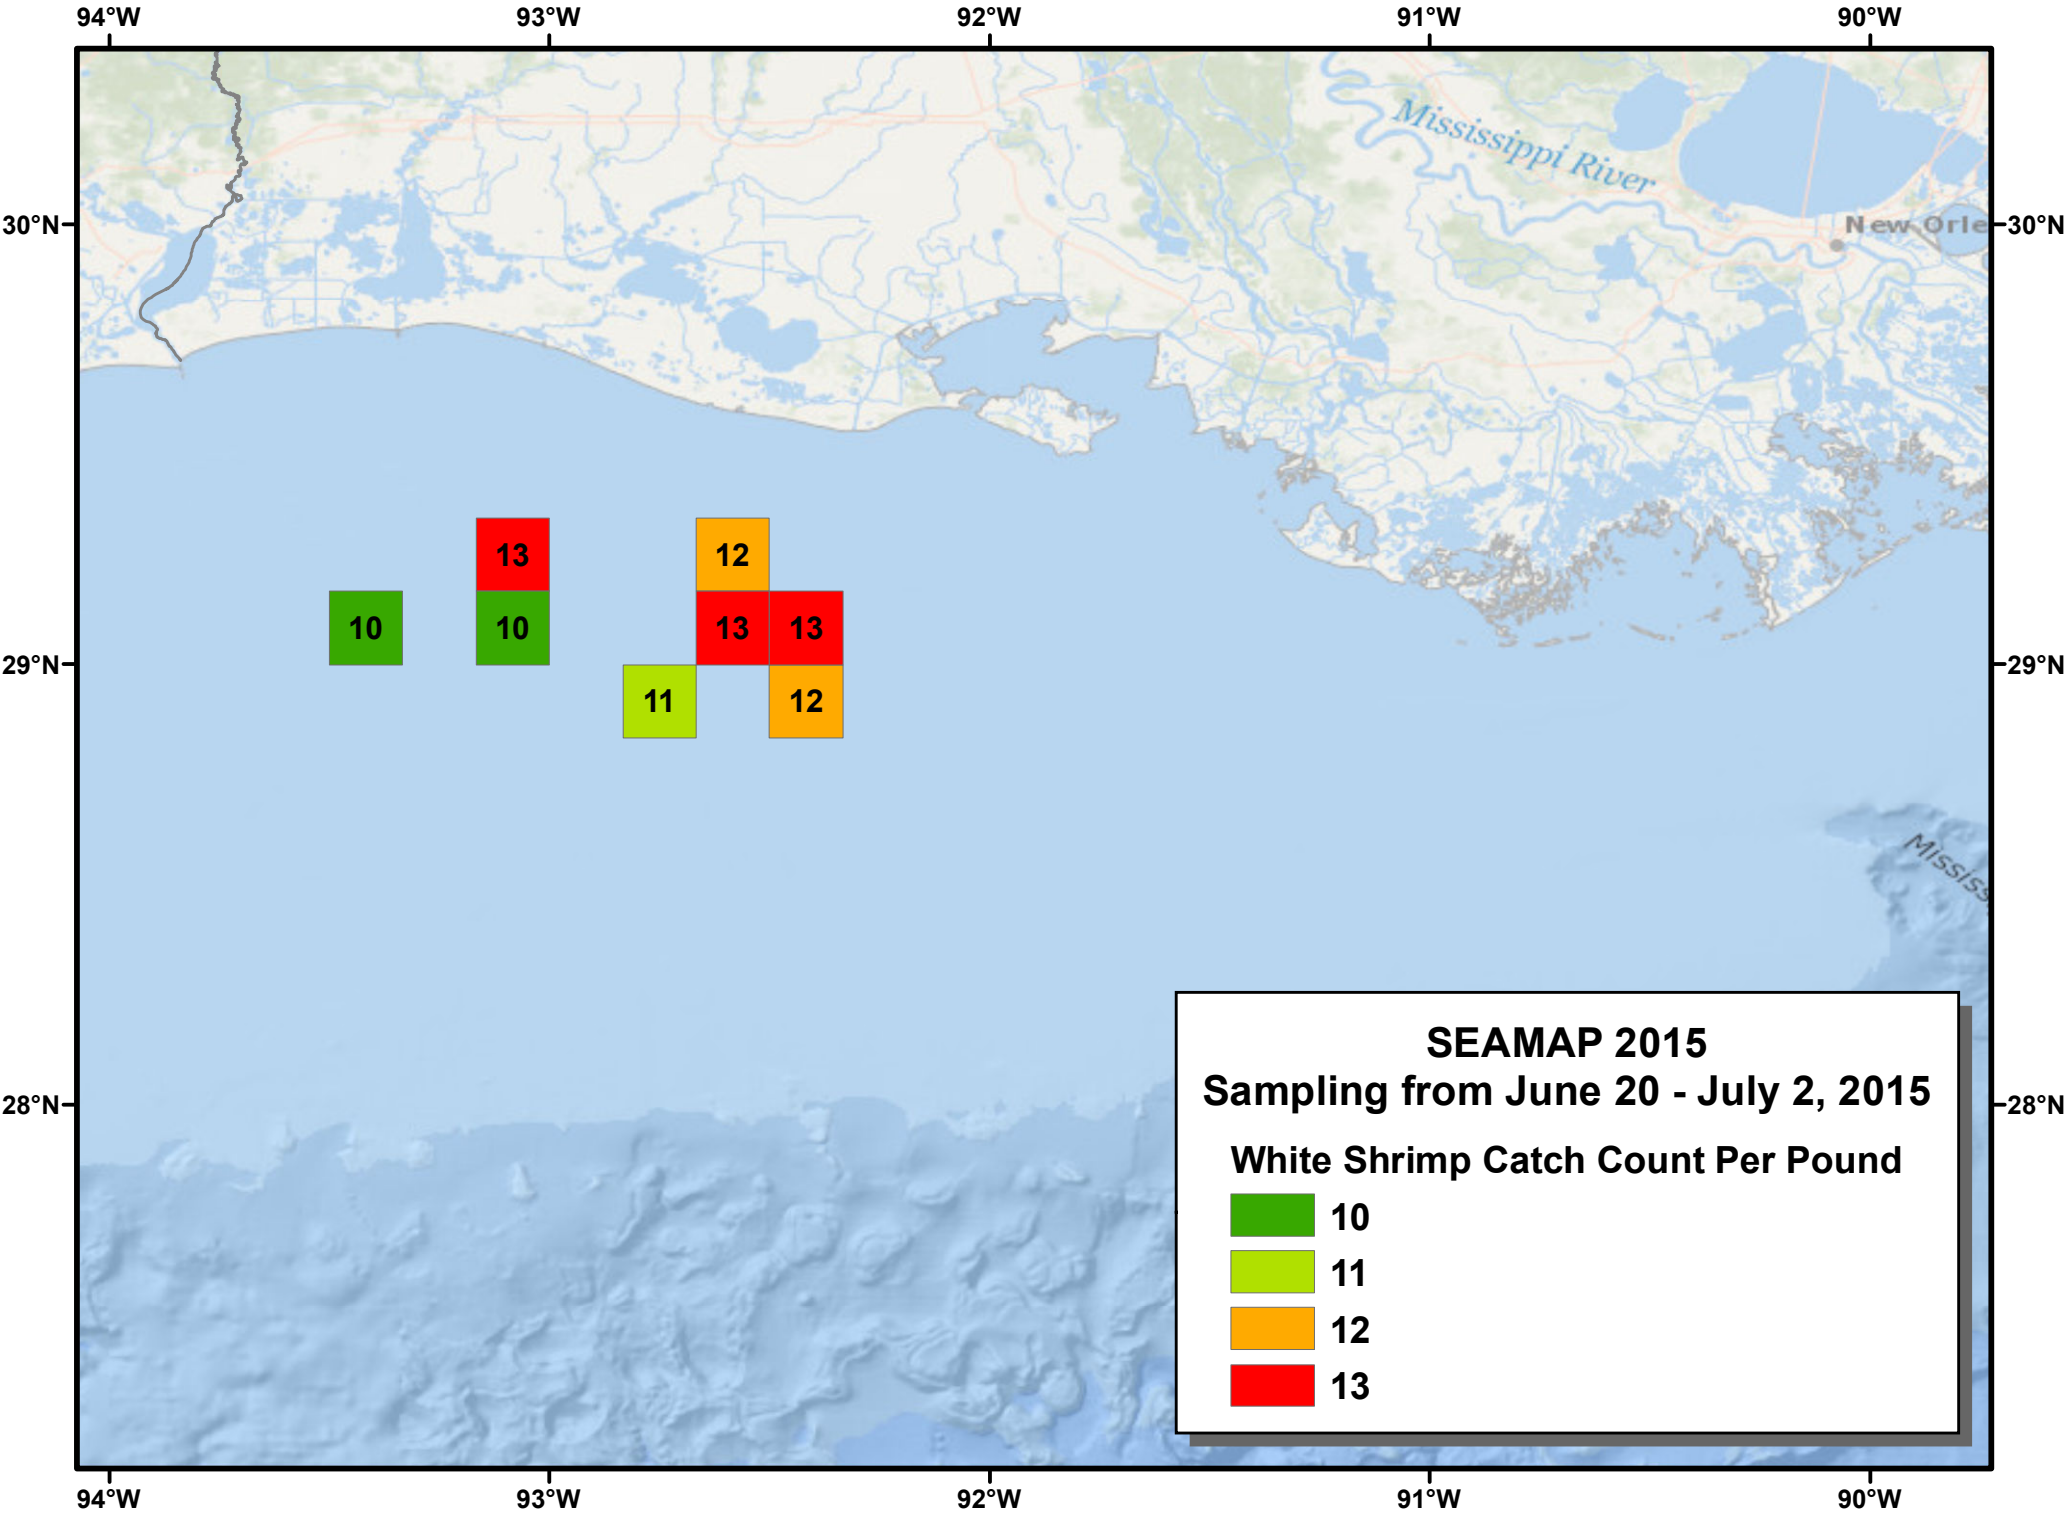

5.3

1.8

3.0

0.2

0.5

0.6

4.7

1.3

11 11

0.1

5.4

0.10.7

0.20.3

0.10.1

1.8

2.4

18 20

**SEAMAP 2015**  
**Sampling from June 20 - July 2, 2015**

**Total Catch Pounds Per Hour**

- 2 - 38
- 39 - 89
- 90 - 198
- 199 - 369
- 370 - 871

De Soto Valley

West Florida Escarpment

Mississippi Valley

Tallahassee Jacksonville

Orlando

Tampa

Lake Okechobee

Florida Keys