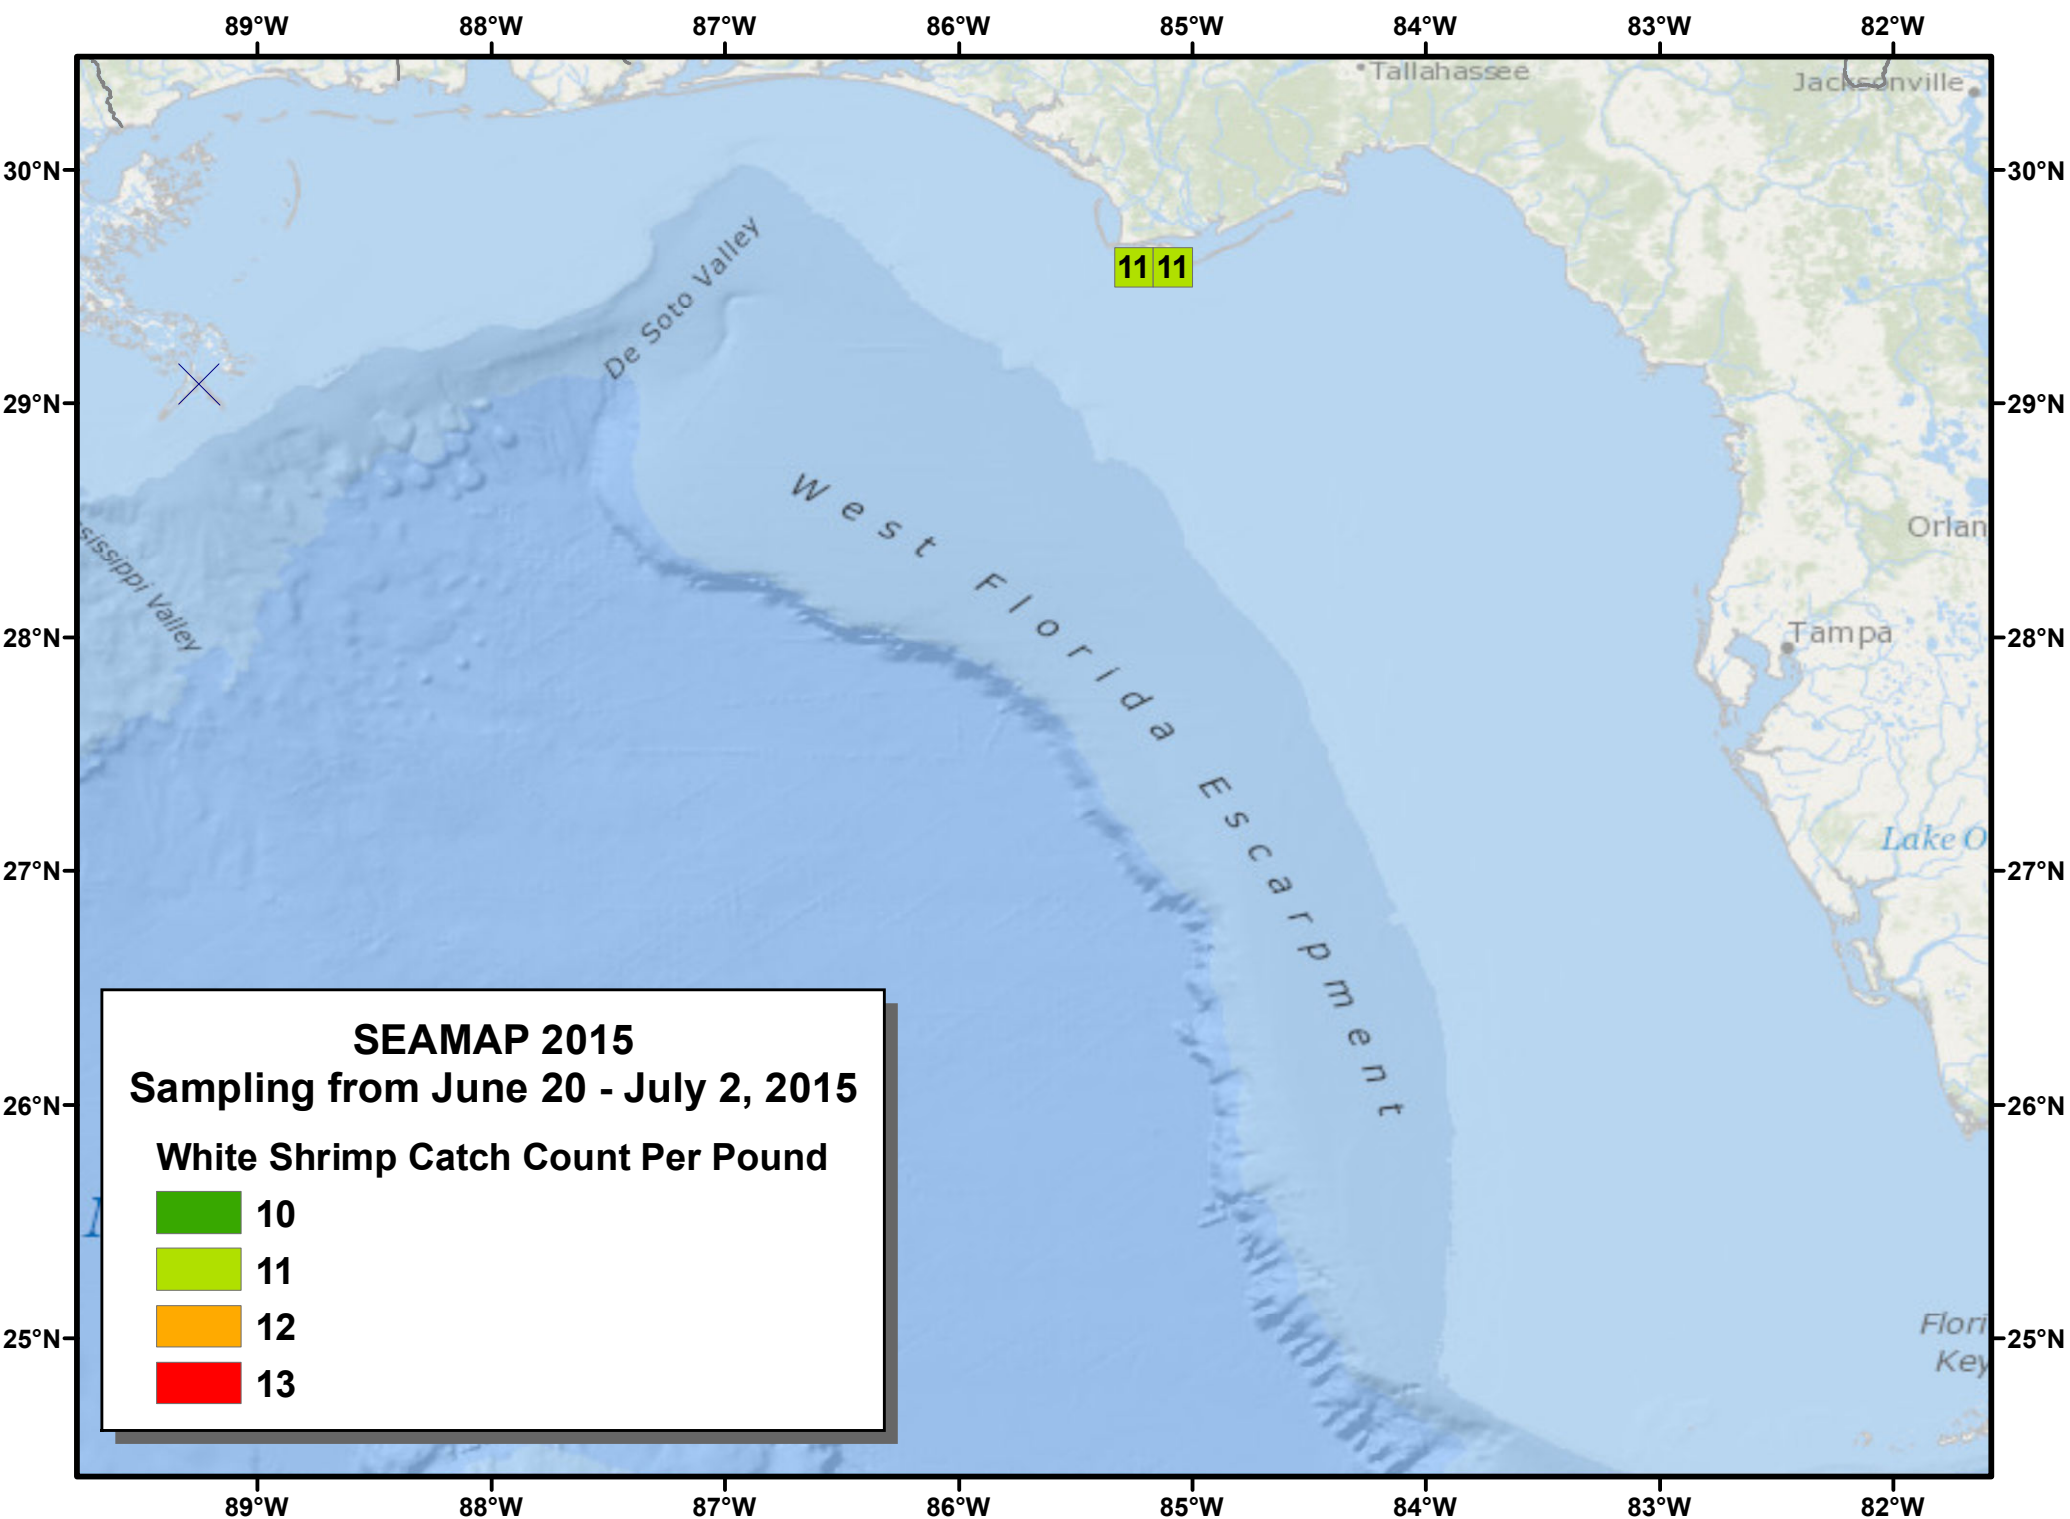

5.3

1.8

3.0

0.2

0.5

0.6

4.7

1.3

11 11

0.1

5.4

0.10.7

0.20.3

0.10.1

1.8

2.4

18 20

**SEAMAP 2015**  
**Sampling from June 20 - July 2, 2015**

**Total Catch Pounds Per Hour**

- 2 - 38
- 39 - 89
- 90 - 198
- 199 - 369
- 370 - 871

De Soto Valley

West Florida Escarpment

Mississippi Valley

Tallahassee Jacksonville

Orlando

Tampa

Lake Okechobee

Florida Keys